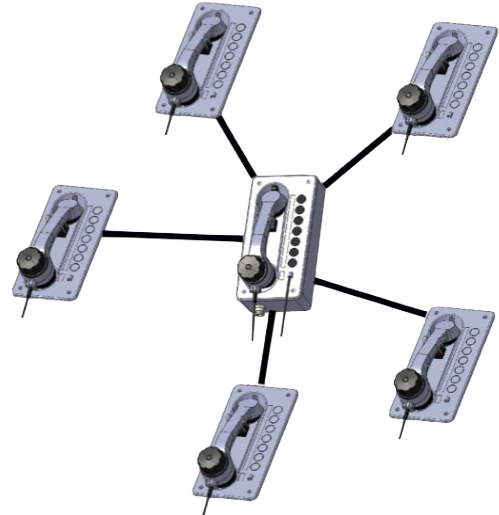

Star network

In star network, the master station (multi-way) can call one or more station mono-way. Each station mono-way can also call the master station.

Dimensions and installation jig (IN MM)

In mount panel , the back cover is detached from the front panel. The machining of the mounting plane is done according to the following template below.