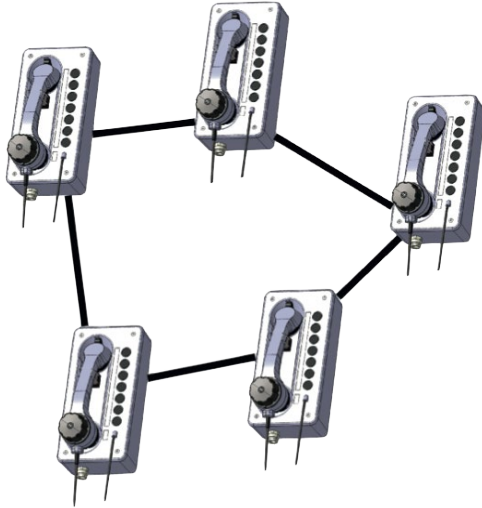

FACTEM

GENEPHONE®

Sound-powered intercom set mono and multi-directions

GI 201 andGS 101

Installation

Parallel network

In parallel network, each multi-way station can call all the other network stations. Each station can call simultaneously 1 to several station.